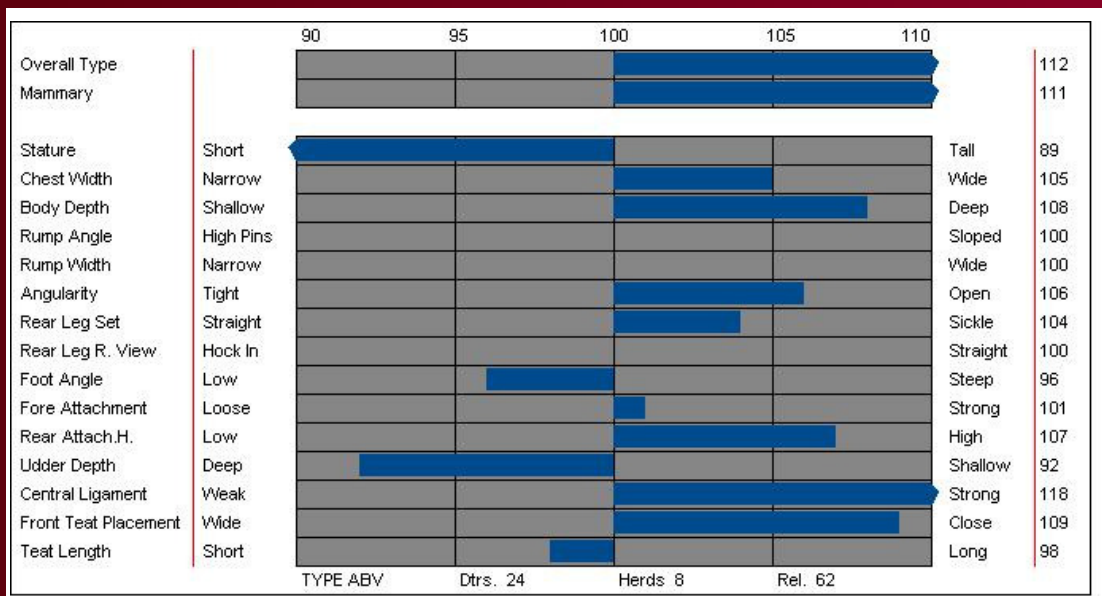

NOWELL SANDBLAST - NO 1 APR BULL

- Flowerpower son with added strength and capacity from 9 generations of EX or VHC cows.
- Great reports on Sandblast daughters who consistently display tremendous body depth and spring of rib with high and wide rear udders that have great ligament strength and teat placement.
- The first 35 classified daughters have an average score of 85.3 points.
- Outstanding production with high milk flow and extreme components
- Watch out for this A2/A2 all-round type and production leader to blast to the top in 2011

SIRE: CLAYDON PARK FLOWER POWER
 DAM: RYE VALLEY ADMIRALS SANDRA 2ND - EX92
 305D 8323M 6.2% 516F 4.3% 357P
 MGS: JUDDS ADMIRAL
 MGD: RYE VALLEY HERMITAGE SANDRA 3RD - VHC90
 305D 6910M 5.7% 396F 4.1% 284P